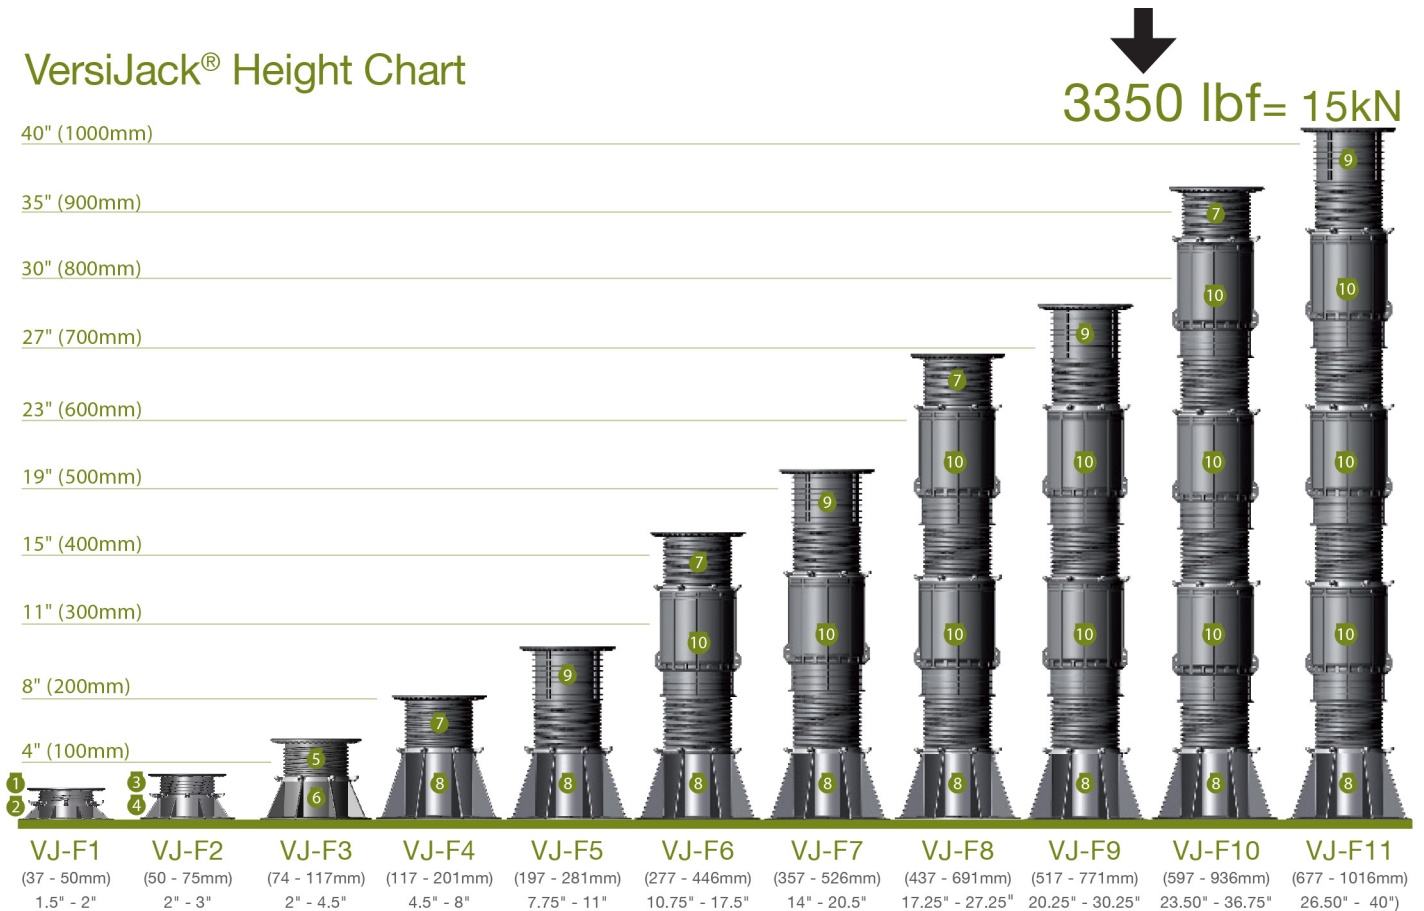

VersiJack® Height Chart