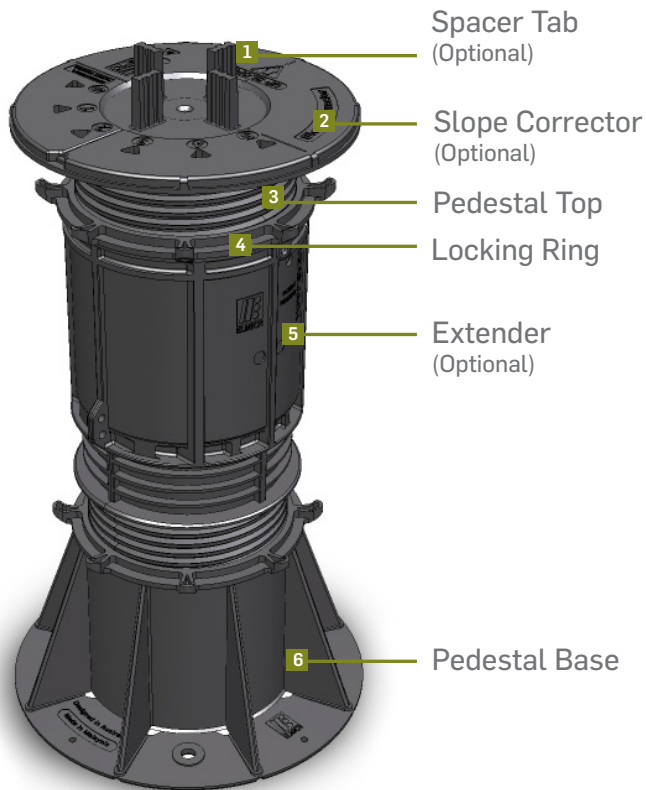

VersiJack® is a height and slope adjustable pedestal for paver and decking support engineered to reduce material, construction and lifecycle costs. It caters to a wide range of height requirements, from 1.5 in - 40 in (37 mm - 1016 mm), using only three main components (Top, Extender and Base). Accessories include top and bottom slope-correctors, spacer tabs, height extenders and joist holders.

### BENEFITS

- Easy to install and lightweight
- Progressive height increments
- Top and/or bottom slope correction
- Supports Green Building certification
- Made from recycled plastics
- Easily removed and reused

# VERSIJACK PEDESTAL

- 1 SPACER TAB (W962, W986)**  
Spacer tabs with thickness from 0.1 in to 0.4 in (2mm to 10mm) cater for different gap sizes between pavers.
- 2 SLOPE ADJUSTER TOP (W963)**  
Provide for slope compensation up to 5%, keeping pavers level and upright.
- 3 PEDESTAL TOP (Included with W940, 941, 949, 954, 955)**
- 4 LOCKING RING (Included with W940, 941, 949, 954, 955)**  
Locking rings ensure pedestals are secured at desired heights and are easily removed when not required.
- 5 EXTENDER (W956) - Shown as "item 10" in graphic below**  
Allows pedestals to reach a desired height adjustment with minimal effort.
- 6 PEDESTAL BASE (Included with W940, 941, 949, 954, 955)**